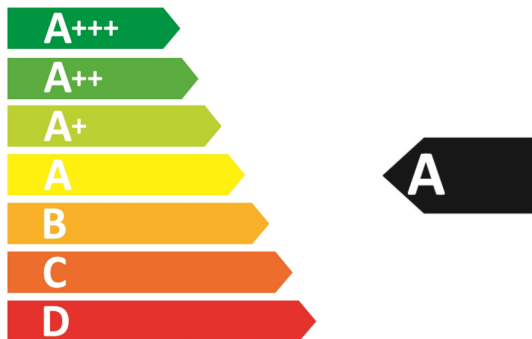

# ENERGY

**Blomberg**

**ROEN8232BP**

7729486402

**72** L

**0.99** kWh/cycle

**0.81** kWh/cycle

65/2014