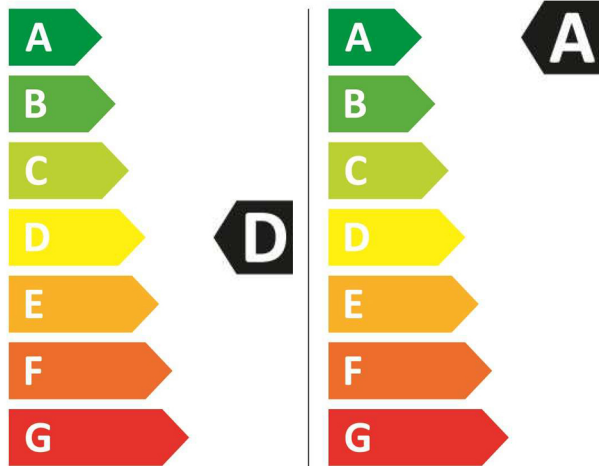

**BLOMBERG**

LRF854311W 7178561800

**264 kWh/100**

**47 kWh/100**
**5.0 kg**  **8.0 kg**
**65 L**  **47 L**
**8:45**  **3:38**

**A**BCDEFG

**75 dB**  
**A**BCD

2019/2014

**BLOMBERG**

LRF854311W 7178561800

**264 kWh/100**

**47 kWh/100**
**5,0 kg**  **8,0 kg**
**65 L**  **47 L**
**8:45**  **3:38**

**A**BCDEFG

**75 dB**  
**A**BCD

2019/2014