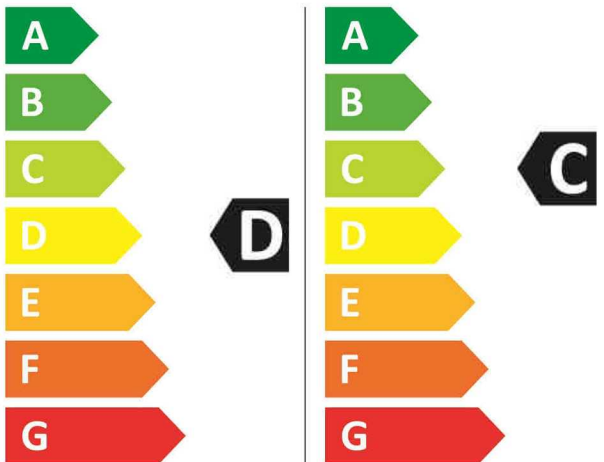

Blomberg LRF1854311W 7178585900

Blomberg LRF1854311W 7178585900

Water consumption: 264 kWh/100

Water consumption: 62 kWh/100

Water consumption: 264 kWh/100

Water consumption: 62 kWh/100

5.0 kg 8.0 kg

53 L 40 L