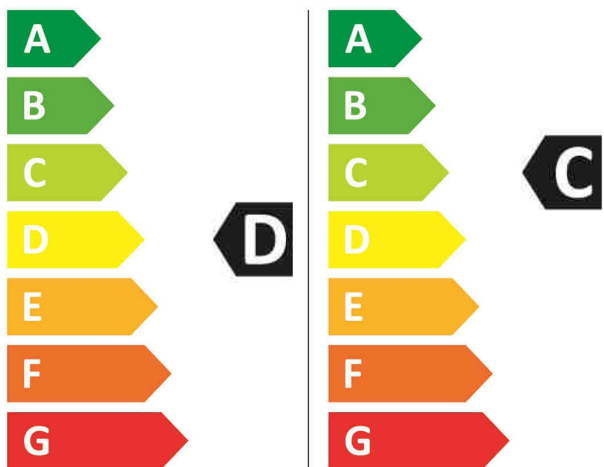

7:55  3:38

A B C D E F G

73 dB
A B C D

2019/2014

264 kWh/100

62 kWh/100

5,0 kg  8,0 kg

53 L  40 L