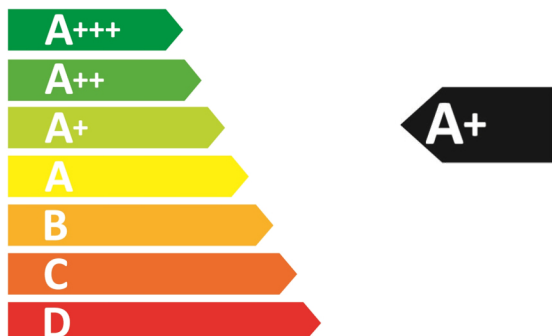

ENERG

енергия · ενέργεια

Blomberg

GGRN655N

7737486311

	5.40 MJ/cycle*
	1.50 kWh/cycle*
	0.00 MJ/cycle*
	0.00 kWh/cycle*
72 L	

65/2014

K 85x170 mm