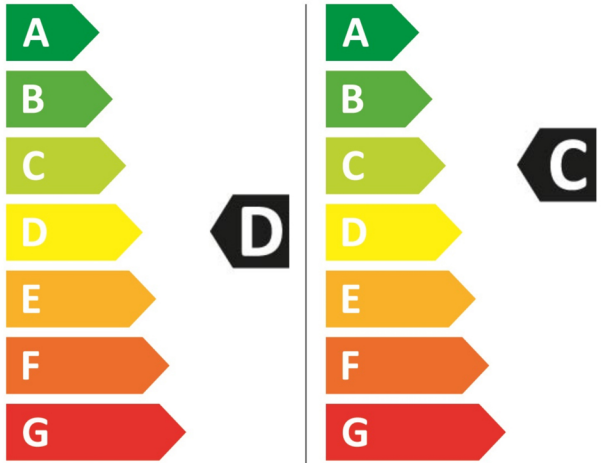

# ENERG

GRUNDIG

GD7510644UW 7178543300

GRUNDIG

GD7510644UW 7178543300

306 kWh/100

68 kWh/100

306 kWh/100

68 kWh/100

6.0 kg 10.0kg

6,0 kg 10,0kg

53 L 47 L

53 L 47 L

9:30 3:58

9:30 3:58

ABCDEFG