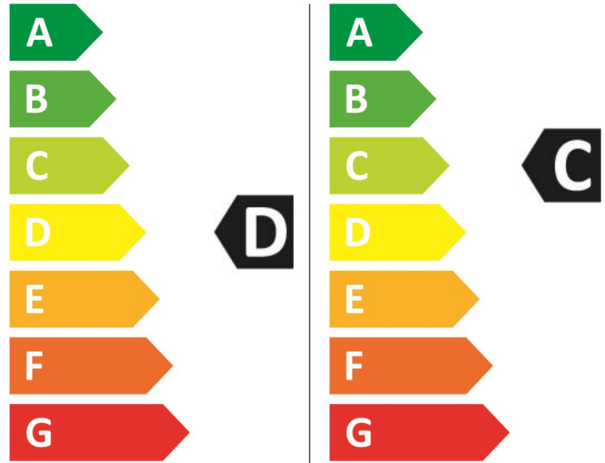

# ENERG

GRUNDIG

GD7510644UW 7178543300

GRUNDIG

GD7510644UW 7178543300

306 kWh/100

68 kWh/100

306 kWh/100

68 kWh/100

6.0 kg 10.0kg

6,0 kg 10,0kg

53 L 47 L

53 L 47 L

9:30 3:58

9:30 3:58

ABCDEFG